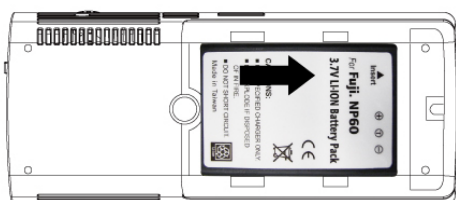

Outline Description

Fitting the battery

1. Slide the battery cover.

2. Insert the battery

3. Replace the battery cover and slide it up gently until hearing a click.

Accessory

RCA cable		VGA cable	
AC adaptor		Battery	
Carry pouch		Tripod	
Remote controller (Option)			

Key Pad

Function	Description
▲	Up/Luminance selection
▼	Down, CVBS mode/PC mode selection
◀	Left / Volume down
▶	Right / Volume up
MENU	Menu/Exit (Resume)

Remote Controller

Function	Description
Ⓜ	Suspend / Resume
🔇	Mute
▲	Normal mode : Luminance selection OSD mode : Up
▼	Normal mode : CVBS/PC input selection OSD mode : Down
◀	Left
▶	Right
MENU	Menu/Exit
📺	CVBS/PC input selection
AUTO	Using mode selection
+ VOL	Volume up
- VOL	Volume down

OSD (On Screen Display)

No source

Basic Functions

Function	Description
Input	Composite/PC
Luminance	0, 25, 50, 75, 100

PC - HV mode

Basic Functions

Function	Description
Input	Composite/PC
Luminance	0, 25, 50, 75, 100
Mode	User, Movie, P.P.T, Photo